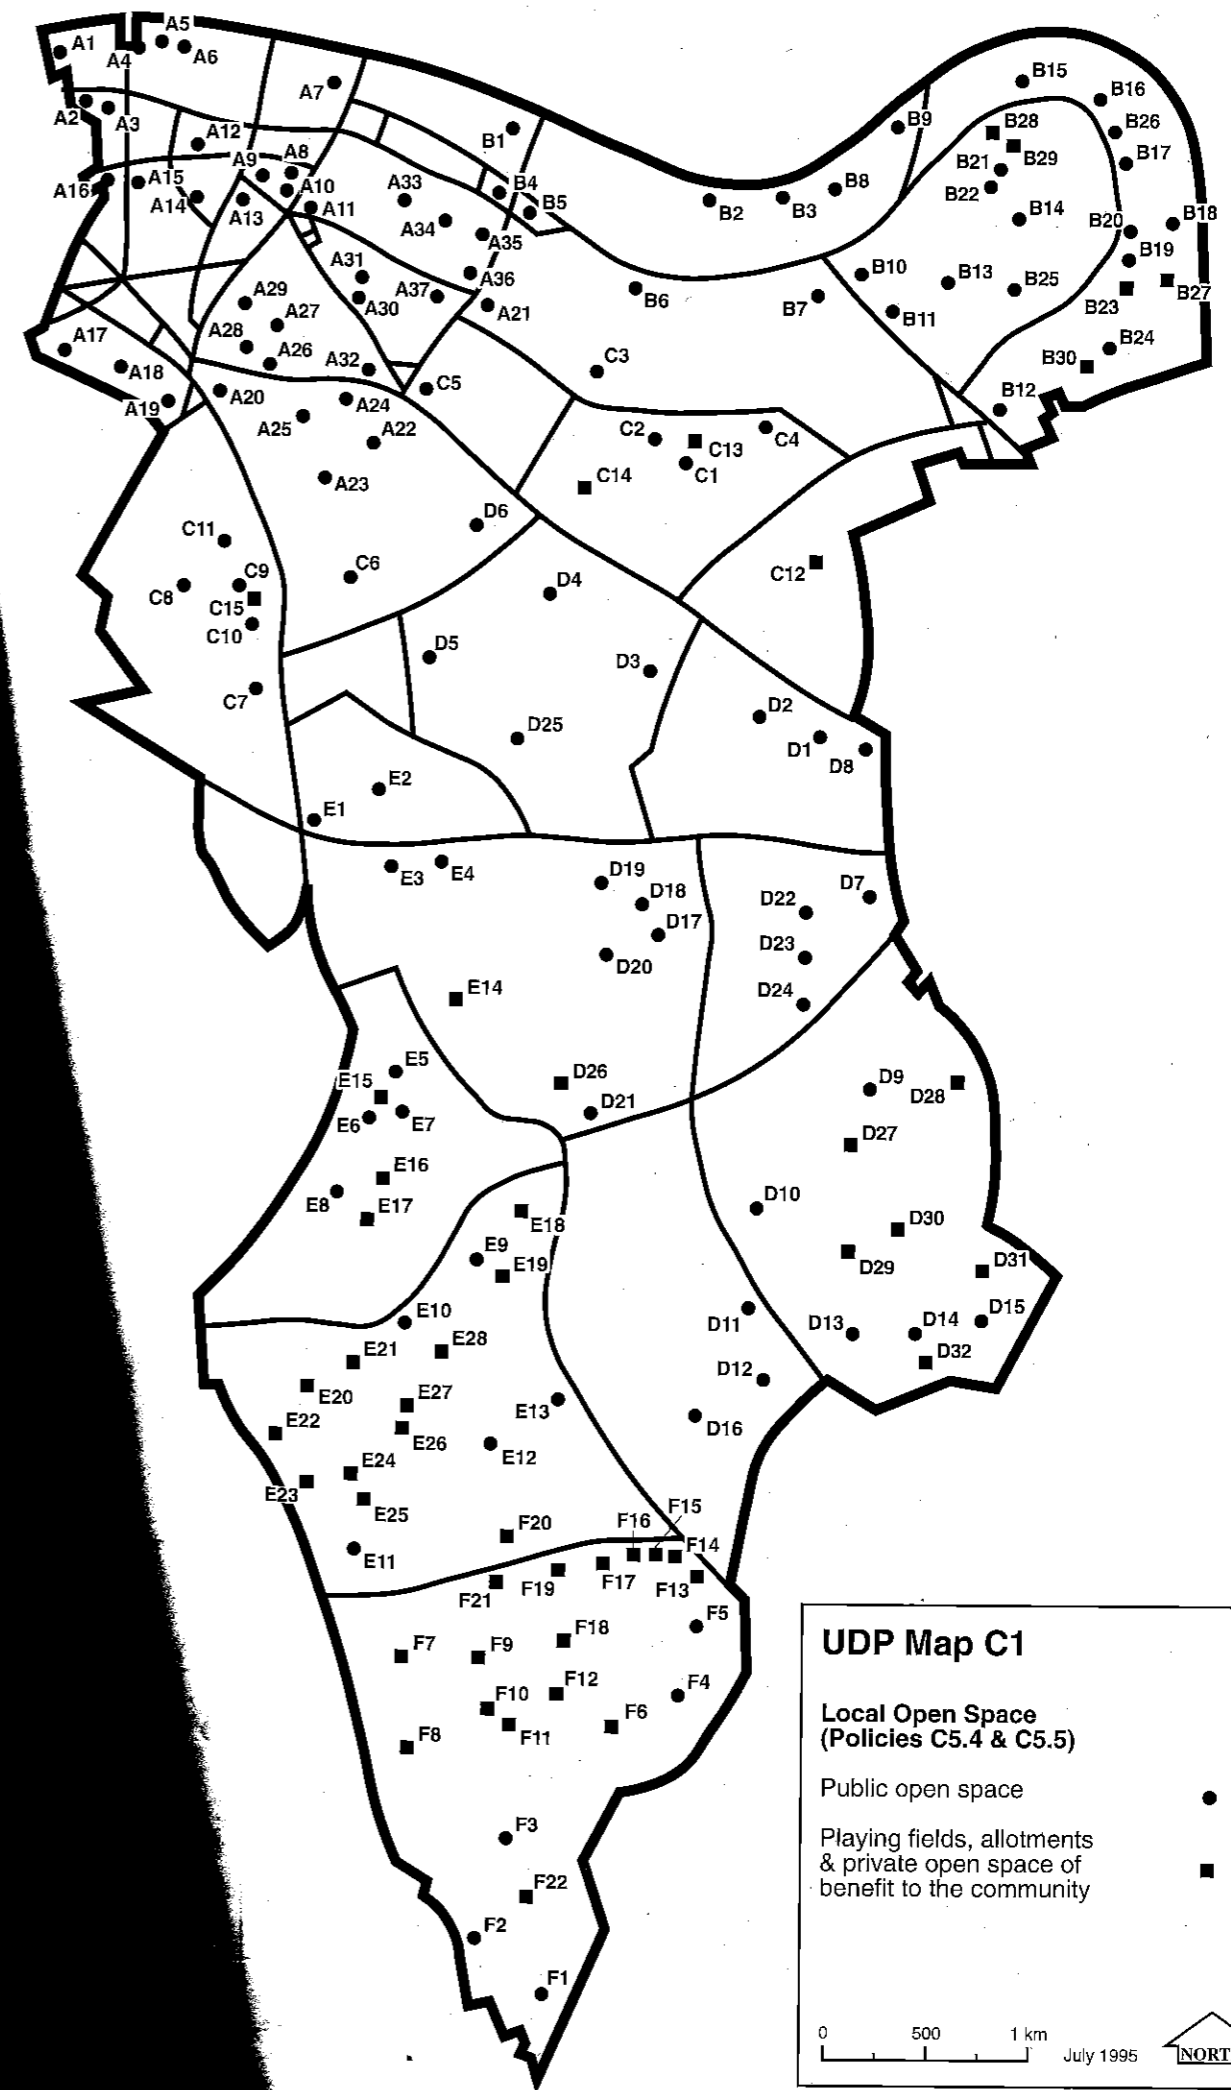

Playing Fields & Sports Grounds

- B28 Fisher Athletic Grounds
- B29 Mellish Sports Ground
- B30 Greenland Dock & Water Sports Centre
- D28 Ivydale Road Sports Ground
- D29 Homestall Road Playing Fields
- D30 Aquarius Golf Course
- E15 Greendale Playing Field
- E16 St. Olave's Playing Field
- E17 School Playing Fields West of Green Dale
- E18 School Playing Fields West of Townley Road & Brockley Footpath
- E19 Calton Avenue Playing Fields/Sports Ground
- E20 Herne Hill Stadium
- E21 Herne Hill Sports Ground
- E22 Burbage Road Playing Fields/Sports Ground
- E23 Turney Road Playing Fields/Sports Ground
- E24 West Gallery Playing Fields/Sports Ground
- E25 East Gallery Playing Fields/Sports Ground
- F7 Dulwich College Playing Field
- F8 Mary Datchelor Playing Field
- F9 Hunt Sillescupe Playing Field
- F10 College Sports Ground
- F14 Marlborough Playing Field
- F15 St. Giles' Churchyard Gardens
- F17 West of Green Dale Playing Field
- F18 Dulwich & Brockley Golf Club
- F19 Old All Saints Playing Field
- F20 Southwark Sports Ground
- F21 Phoenix Playing Field

Allotments

- C13
- D32
- D27
- F11
- F12
- F13
- F16

UDP Map C1

Local Open Space (Policies C5.4 & C5.5)

Public open space

Playing fields, allotments
& private open space of
benefit to the community

0 500 1 km July 1995

¹ This list is not intended to be exhaustive.