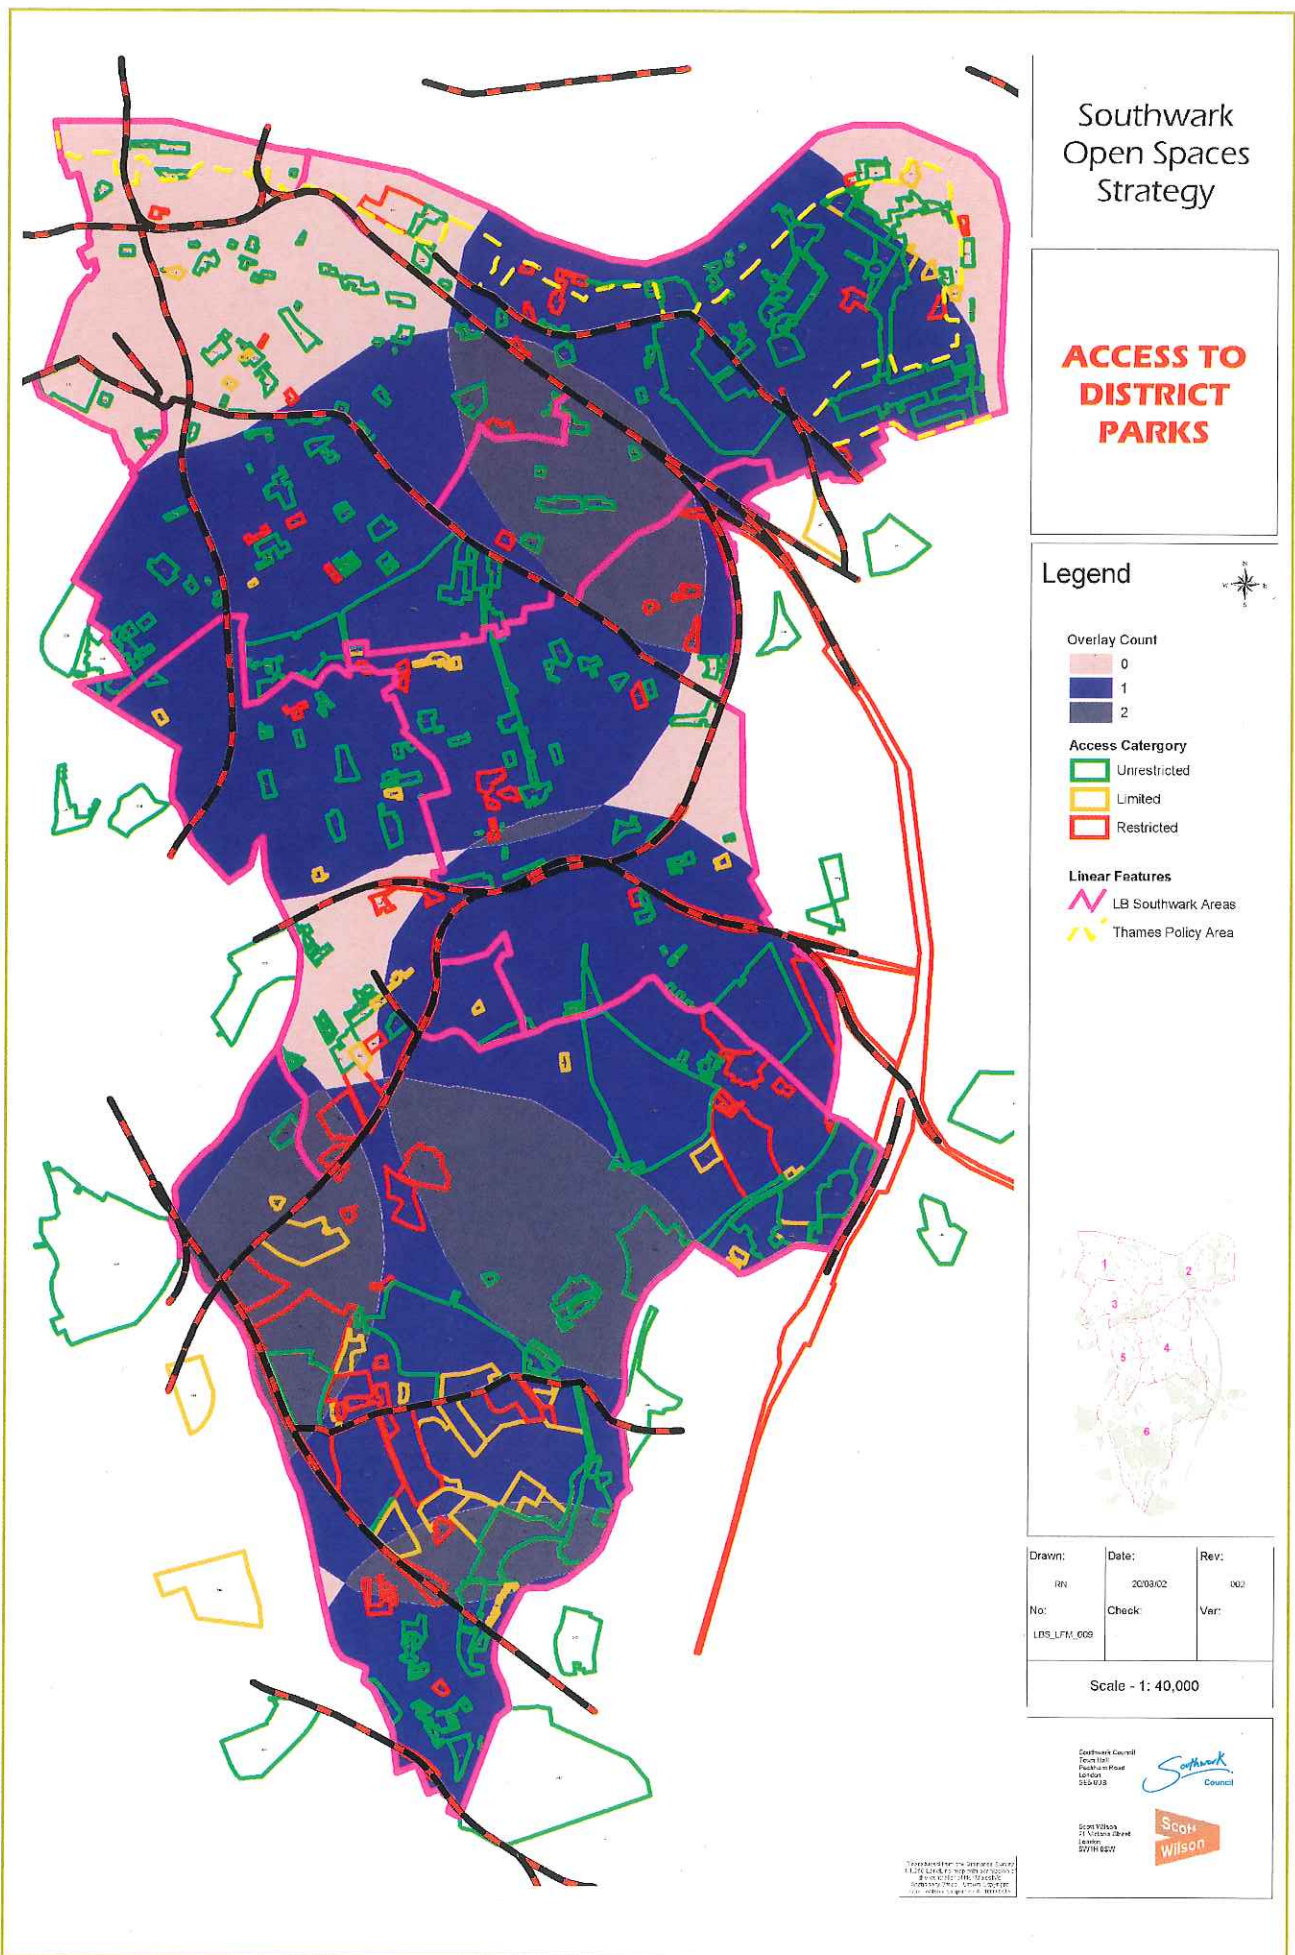

- B19 Holy Trinity Church Gardens
- B20 Salter Road parkways & walks
- B21 Stave Hill Ecology Park
- B22 Stave Hill & approaches
- B23a Docklands Settlement Open Space
- B24 Proposal C41
- B25 Quebec Way Community Open Space
- B26 Nelson Walk
- C1 Patterson/Bricklayers Park & Ecology Area
- C2 St. Anne's Garden
- C3 Bermondsey Spa Park
- C4 Shuttleworth Gardens & Playground
- C5 Leroy Street Open Space
- C6 Faraday Gardens
- C7 Bethwin Road Adventure Playground
- C8 Surrey Gardens Park
- C9 Sutherland Square
- C10 Pelier Park & Playground
- C11 Amelia Street
- D1 Brimington Park
- D2 Bird-in-Bush Open Space & BMX track
- D3 Leyton Square Park
- D4 Burgess Park (Metropolitan)
- D5 Burgess Park (NE)
- D6 Surrey Square Park
- D7 St. Mary's Community Garden
- D8 Montague Square
- D9a Nunhead Cemetery (pt) & Brockley Footpath
- D10/11 Peckham Rye Park & Common and Piermont Green
- D12a Camberwell Old Cemetery (pt)
- D13 Branchley Gardens
- D14 One Tree Hill
- D15 Honor Oak Park
- D16 Dawson's Heights Open Space
- D17 Holly Grove Gardens
- D18 Highshore Gardens
- D19 Lyndhurst Square
- D20 Warwick Gardens
- D21 Goose Green Common & Playground
- D22 Cossal Park
- D23 Consort Park
- D24 Nunhead Green
- D25 Rosemary Gardens
- E1 Camberwell Green
- E2 Brunswick Park
- E3 St. Giles' Churchyard Gardens
- E4 Lucas Gardens
- E5 Dog Kennel Hill Open Space & Adventure Playground
- E6 Green Dale Public Footpath
- E7 St. Francis' Park
- E8 Sunray Gardens
- E9 Memorial Gardens
- E10 Dulwich Village Green
- E11 Belair Park
- E12 Dulwich Park
- E13 Dulwich Library Gardens
- F1 Dulwich Upper Wood
- F2 Dulwich Wood Common
- F3 Kingswood House Lawns
- F4 Sydenham Hill Woods & Cox's Walk
- F5 Lapsewood

¹ This list is not intended to be exhaustive.

Figure 3 – Areas of Deficiency – District Parks